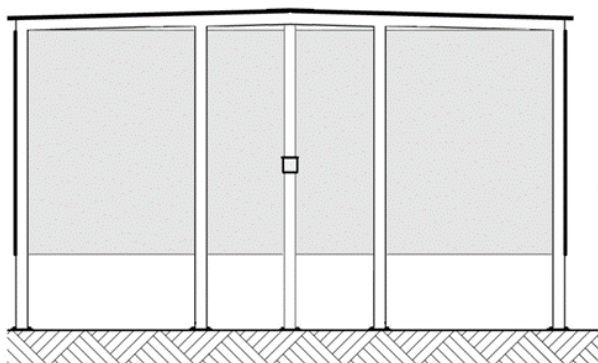

## FRONT

### DIMENSIONS

Capacity 25-30 persons

### INTERIOR

2200x3770x3770 (HxWxD)