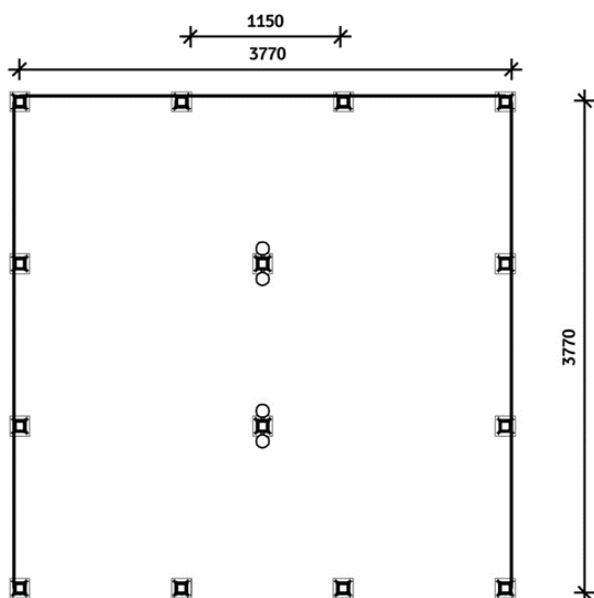

## PLAN

### DIMENSIONS

Capacity 25-30 persons

### INTERIOR

2200x3770x3770 (HxWxD)

### SPECIFICATIONS SURFACE

1. 60x4000x4000 (HxWxD)
2. level
3. Min 500mm free space around shelter