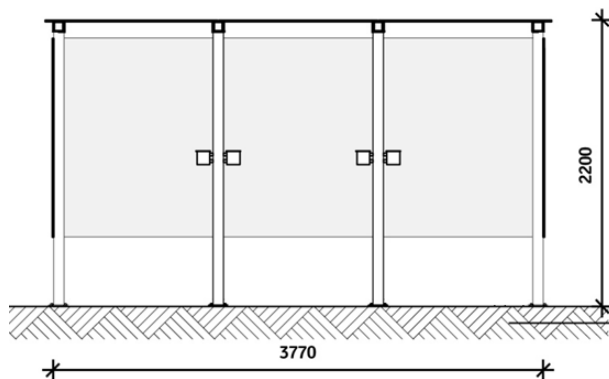

SIDE

SMOKING SHELTER TYPE 9

DIMENSIONS

Capacity 25-30 persons

INTERIOR

2200x3770x3770 (HxWxD)

ENTRANCE

1150

SPECIFICATIONS SURFACE

1. 60x4000x4000 (HxWxD)
2. level
3. Min 500mm free space around shelter

Materials

FRAME

Aluminium epoxy coated
RAL 7016

GLAZING

8 mm safety glass

ROOF

10 mm semi-transparent
laminated safety glass

FOUNDATION

On existing pavement
Optional on reinforced concrete slab