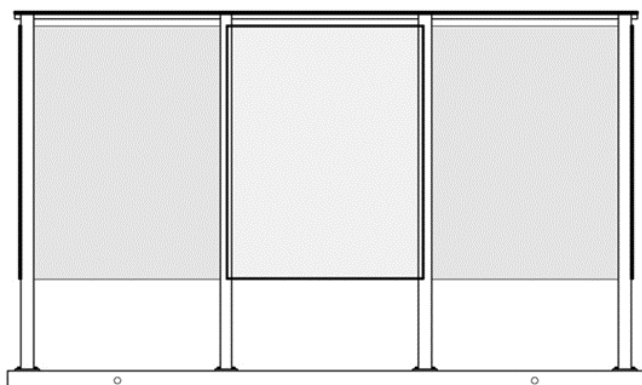

SMOKING SHELTER TYPE 3XL

FRONT