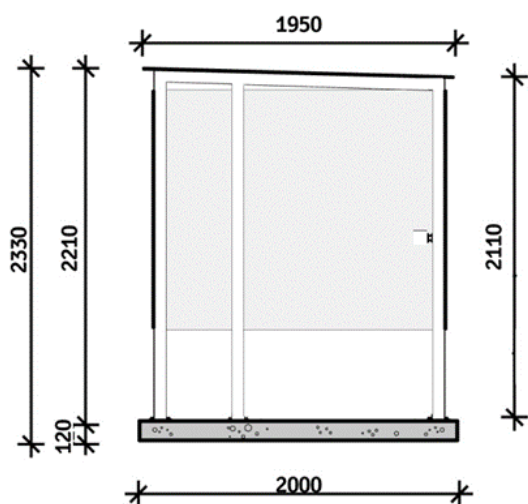

SIDE

DIMENSIONS

Capacity 14 persons

INTERIOR

2188x3770x1800 (HxWxD)

ENTRANCE

1150

CONCRETE SLAB

120x3900x2000 (HxWxD)

SPECIFICATIONS SURFACE

1. Depth cunette from top of sand 100mm
2. Dimensions 4000x2200 (WxD)
3. Min 300mm free space around shelter

Materials

FRAME

Aluminium epoxy coated
RAL 7016

GLAZING

8 mm safety glass

ROOF

10 mm semi-transparent
laminated safety glass

FOUNDATION

On reinforced concrete slab
Optional on existing pavement