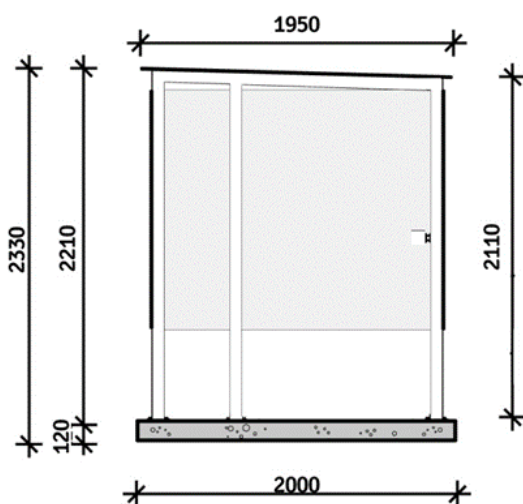

SMOKING SHELTER TYPE 3XL

FRONT

PLAN

SIDE

DIMENSIONS

Capacity 14 persons

INTERIOR

2188x3770x1800 (HxWxD)

ENTRANCE

1150

CONCRETE SLAB

120x3900x2000 (HxWxD)

SPECIFICATIONS SURFACE

1. Depth cunette from top of sand 100mm
2. Dimensions 4000x2200 (WxD)
3. Min 300mm free space around shelter

Materials

FRAME