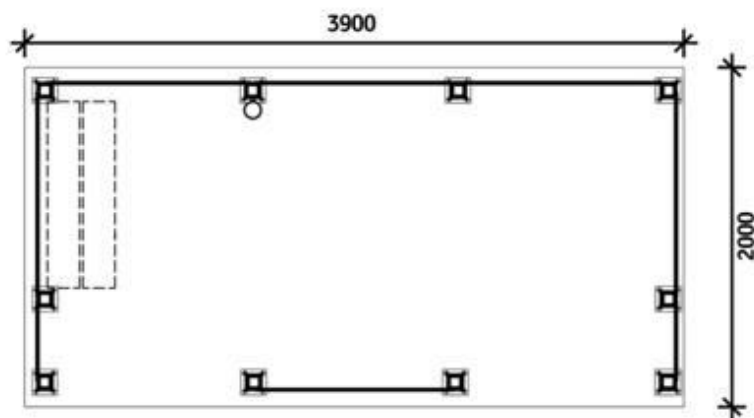

SMOKING SHELTER TYPE 3XL

FRONT

PLAN

SIDE

DIMENSIONS

Capacity 14 persons

INTERIOR

2188x3770x1800 (HxWxD)

ENTRANCE

1150

CONCRETE SLAB

120x3900x2000 (HxWxD)

SPECIFICATIONS SURFACE

1. Depth cunette from top of sand 100mm
2. Dimensions 4000x2200 (WxD)
3. Min 300mm free space around shelter

Materials

FRAME

Aluminium epoxy coated
RAL 7016

GLAZING

8 mm safety glass

ROOF

10 mm semi-transparent
laminated safety glass

FOUNDATION

On reinforced concrete slab
Optional on existing pavement

INCLUDES

- 1 ashtray round model
- Seating is optional

RBce Outdoor NL

T. +31 (0) 252 576000
F. +31 (0) 252 576009

info@buitenroken.nl
www.buitenroken.nl

Bijlmermeerstraat 1
2131 AL Hoofddorp

RBce Outdoor DE

T. +49 (0) 211 238 555 192

Königsallee 27
D-40212 Düsseldorf

RBce Outdoor FR

T. +33 (0) 1 5695 1984
F. +33 (0) 1 5695 1616

info@abrifumeurs.fr
www.abrifumeurs.fr

37-39- Avenue Ledru Rollin
CS 11237, Paris Cedex 12
F-75570 Paris

RBce Outdoor UK

T. +44 (0) 115 894 4371

Spaces, 1650 Waterside drive,
Arlington business park, Theale,
Reading, RG7 4SA

RBce Outdoor BE

T. +31 (0) 252 576000
F. +31 (0) 252 576009

info@buitenroken.be
www.buitenroken.be

Bijlmermeerstraat 1
2131 AL Hoofddorp