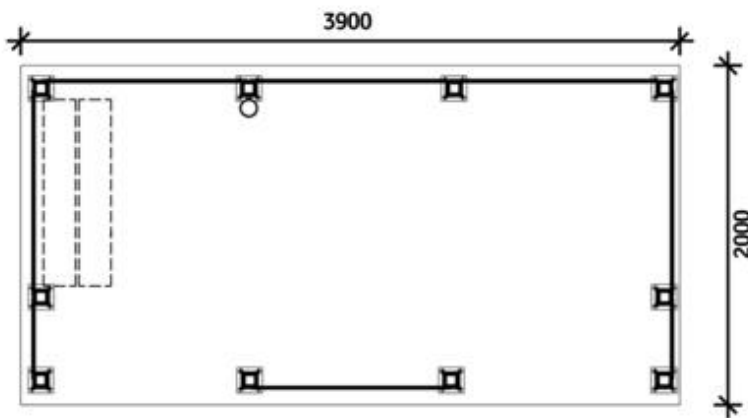

SMOKING SHELTER TYPE 3XL

FRONT

PLAN

SIDE

DIMENSIONS

Capacity 14 persons

INTERIOR

2188x3770x1800 (HxWxD)

ENTRANCE

1150

CONCRETE SLAB

120x3900x2000 (HxWxD)

SPECIFICATIONS SURFACE

1. Depth cunette from top of sand 100mm
2. Dimensions 4000x2200 (WxD)
3. Min 300mm free space around shelter

Materials

FRAME