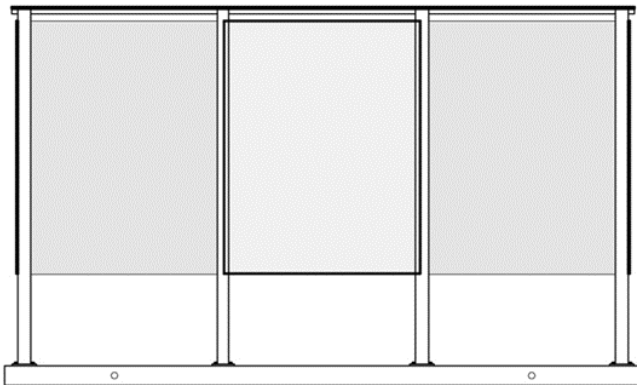

SMOKING SHELTER TYPE 3XL

FRONT

PLAN

SIDE

DIMENSIONS

Capacity 14 persons

INTERIOR

2188x3770x1800 (HxWxD)

ENTRANCE

1150

CONCRETE SLAB

120x3900x2000 (HxWxD)

SPECIFICATIONS SURFACE

1. Depth cunette from top of sand 100mm
2. Dimensions 4000x2200 (WxD)
3. Min 300mm free space around shelter

Materials

FRAME

Aluminium epoxy coated
RAL 7016

GLAZING

8 mm safety glass

ROOF

10 mm semi-transparent
laminated safety glass

FOUNDATION

On reinforced concrete slab
Optional on existing pavement

INCLUDES