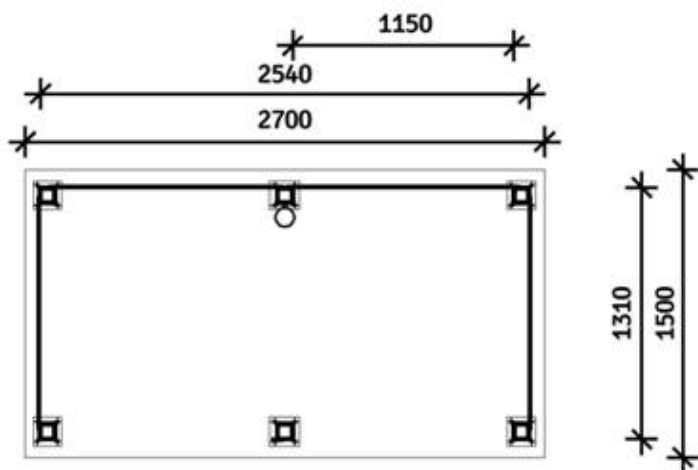

## PLAN

### DIMENSIONS

Capacity 6 persons

### INTERIOR

2188x2540x1310 (HxWxD)

### SPECIFICATIONS SURFACE

1. Depth cunette from top of sand 100mm
2. Dimensions 2800x1700 (WxD)
3. Min 300mm free space around shelter