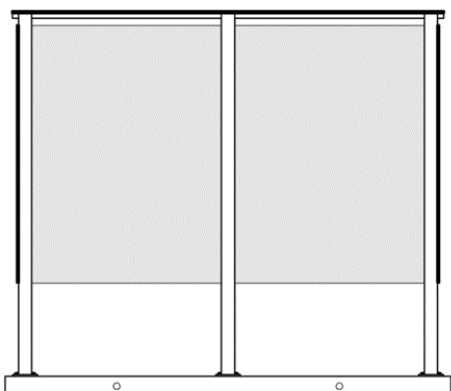

## FRONT

### INTERIOR

2188x2540x1310 (HxWxD)